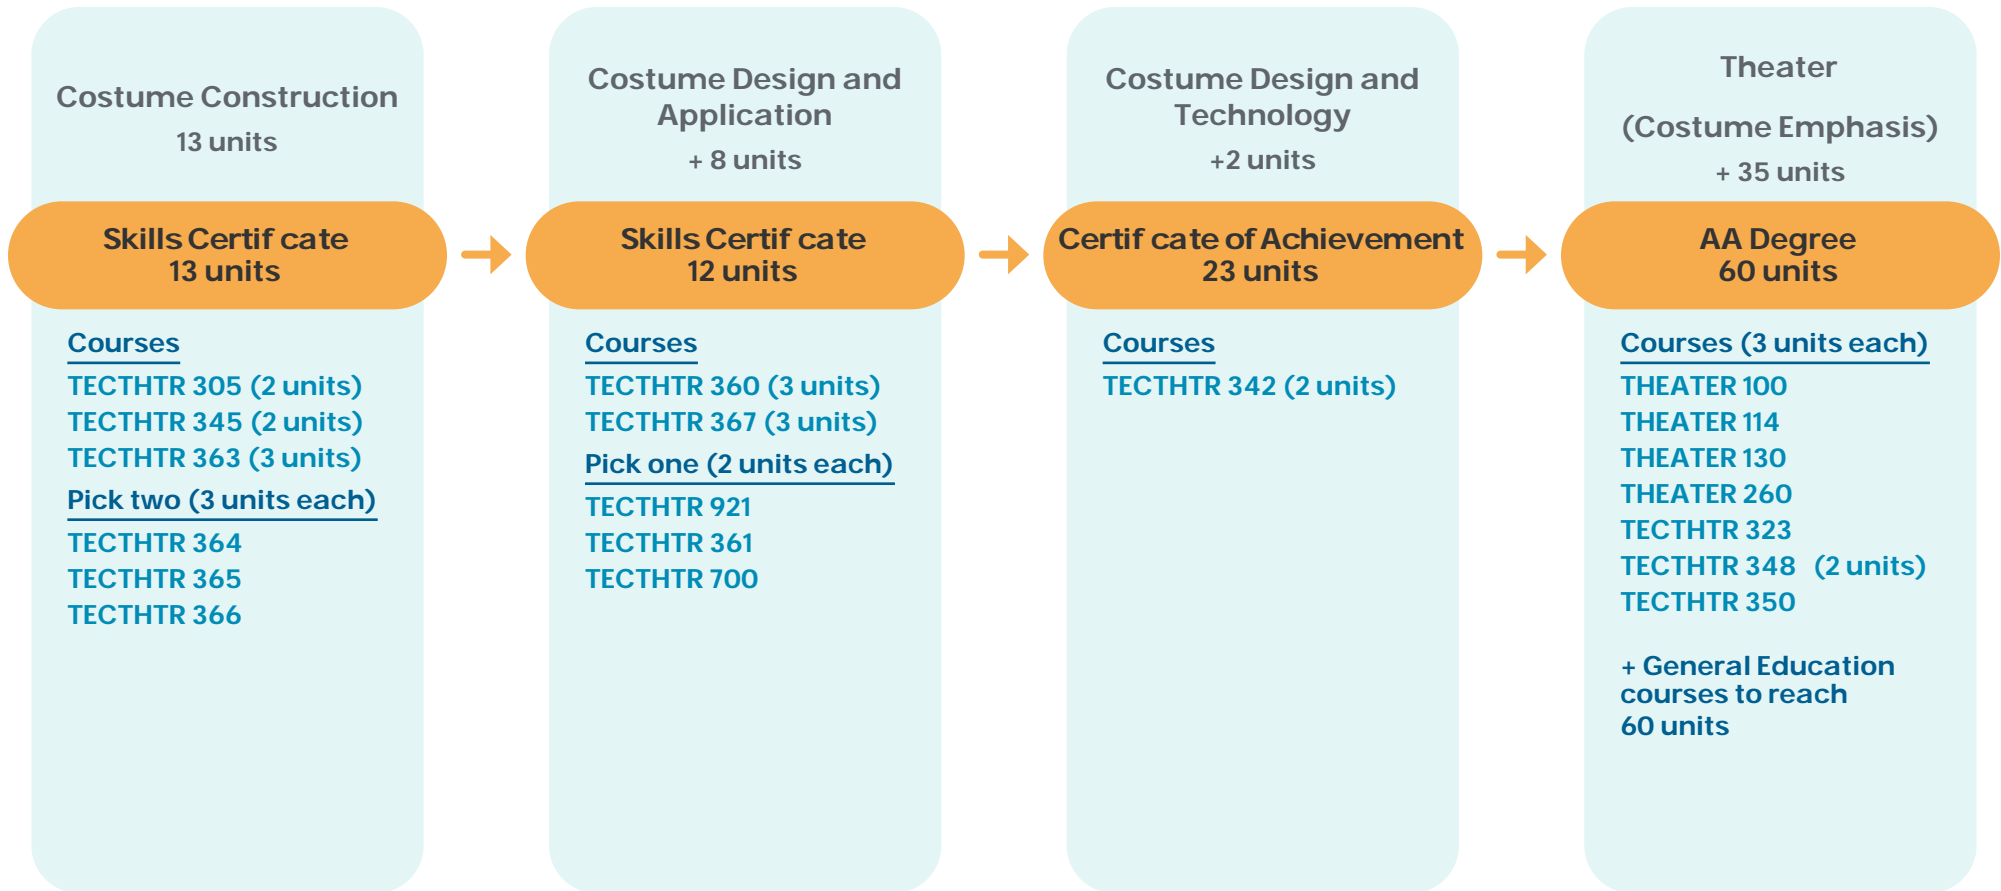

Stackable Certificates

Theater Arts Department

Theater, Associate in Arts (Costume Emphasis) Program

Notes:

Please check the Course Catalog for more information and meet with an academic counselor.